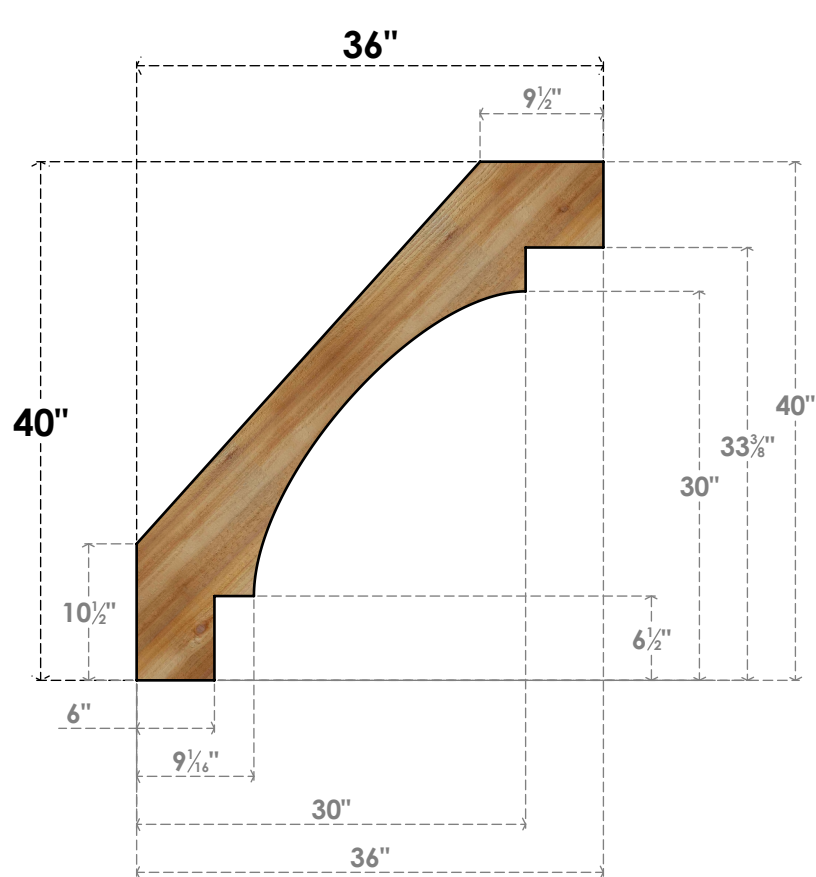

BRC06X36X40MRC00RWR

6"W X 36"D X 40"H MERCED ROUGH SAWN BRACE, WESTERN RED CEDAR

SIDE

FRONT

EKENA MILLWORK
 2300 WEST MAIN ST.
 CLARKSVILLE, TX 75426
 TOLL FREE: 866-607-0453
 WWW.EKENAMILLWORK.COM

NOTES

1. INSTALLATION TO BE COMPLETED IN ACCORDANCE WITH MANUFACTURER'S SPECIFICATIONS.
2. DRAWING MAY NOT BE TO SCALE
3. THIS DRAWING IS INTENDED FOR DESIGN AND PLANNING PURPOSES ONLY.
4. ALL INFORMATION CONTAINED HEREIN WAS CURRENT AT THE TIME OF DEVELOPMENT BUT MUST BE REVIEWED AND APPROVED BY THE PRODUCT MANUFACTURER TO BE CONSIDERED ACCURATE.
5. PRODUCTS ARE NOT KILN DRIED. THIS ITEM IS UNIQUE AND WILL CONTAIN THE NATURAL VARIATIONS THAT THE WOOD SPECIES OFFERS. THIS MAY RESULT IN VARIATIONS UP TO 1/4"